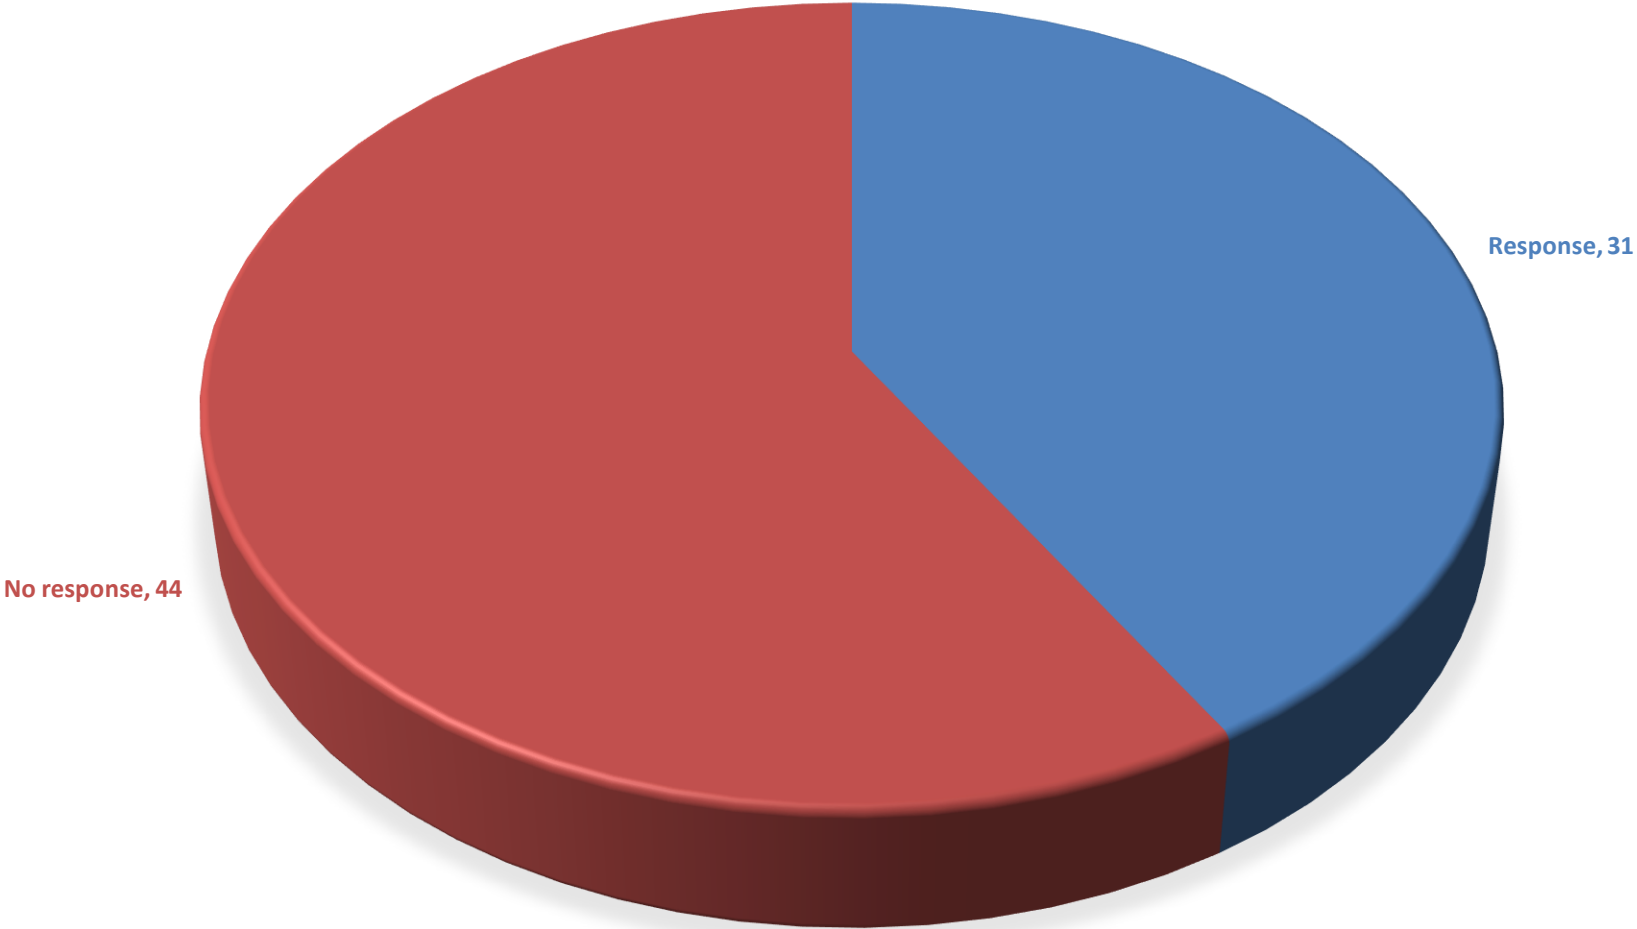

Empty Homes Update December 2017

EMPTY PROPERTIES PAYING COUNCIL TAX PREMIUM
BRENTWOOD BOROUGH

■ Empty - works/sale under way/incapable of being used ■ Empty - no activity ■ Not empty ■ Not known

RESPONSE TO FIRST CONTACT LETTER

Empty Homes Essex October 2016

■ Basildon ■ Braintree ■ Brentwood ■ Castle Point ■ Chelmsford ■ Colchester ■ Epping Forest ■ Harlow ■ Maldon ■ Rochford ■ Tendring ■ Uttlesford

2008

2012

2014

2017

Empty Homes Data 2017