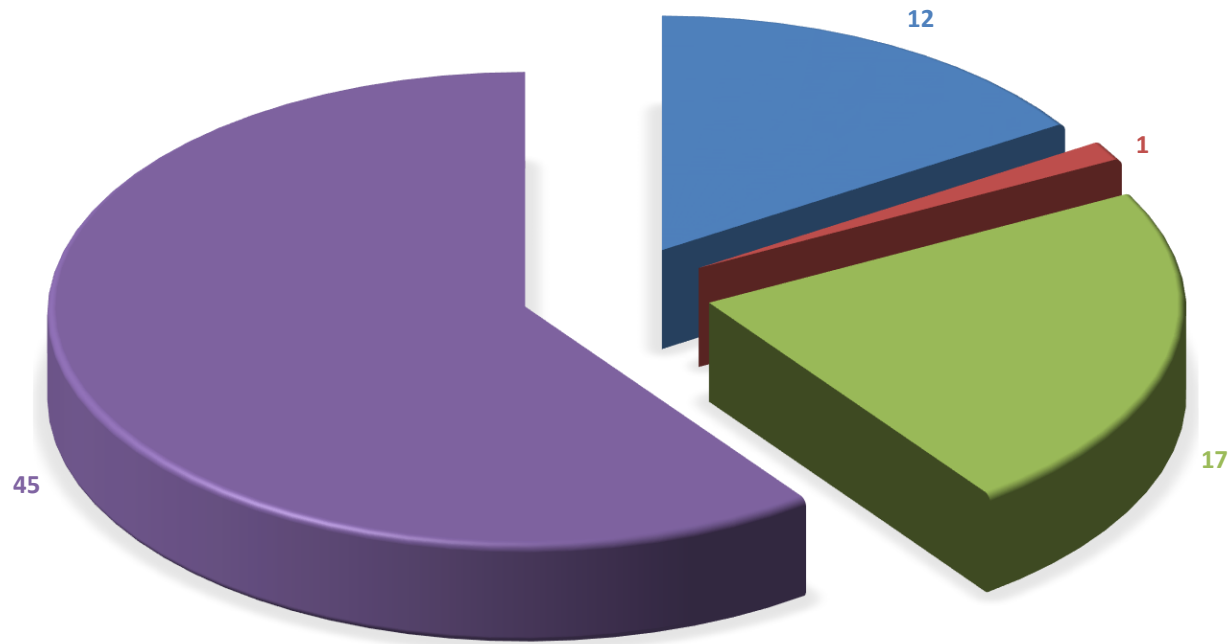

Empty Homes Update December 2017

EMPTY PROPERTIES PAYING COUNCIL TAX PREMIUM
BRENTWOOD BOROUGH

■ Empty - works/sale under way/incapable of being used ■ Empty - no activity ■ Not empty ■ Not known

RESPONSE TO FIRST CONTACT LETTER

Empty Homes Essex October 2016

■ Basildon ■ Braintree ■ Brentwood ■ Castle Point ■ Chelmsford ■ Colchester ■ Epping Forest ■ Harlow ■ Maldon ■ Rochford ■ Tendring ■ Uttlesford

2008

2012

2014

2017

Empty Homes Data 2017