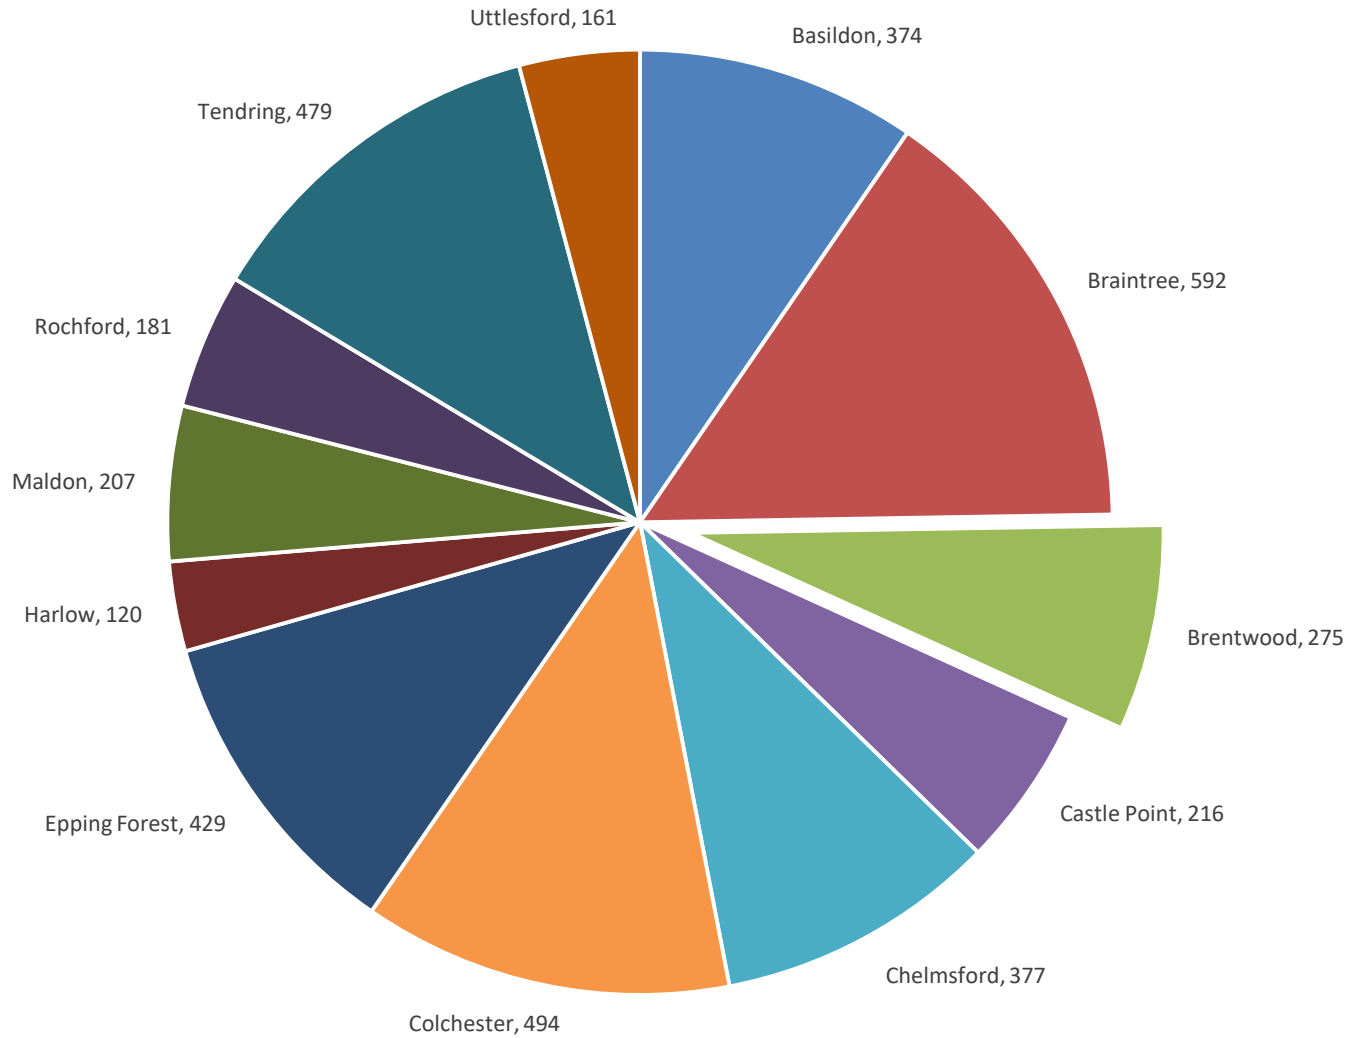

Empty Homes Update December 2017

EMPTY PROPERTIES PAYING COUNCIL TAX PREMIUM
BRENTWOOD BOROUGH

■ Empty - works/sale under way/incapable of being used ■ Empty - no activity ■ Not empty ■ Not known

RESPONSE TO FIRST CONTACT LETTER

Empty Homes Essex October 2016

■ Basildon ■ Braintree ■ Brentwood ■ Castle Point ■ Chelmsford ■ Colchester ■ Epping Forest ■ Harlow ■ Maldon ■ Rochford ■ Tendring ■ Uttlesford

2008

2012

2014

2017

Empty Homes Data 2017